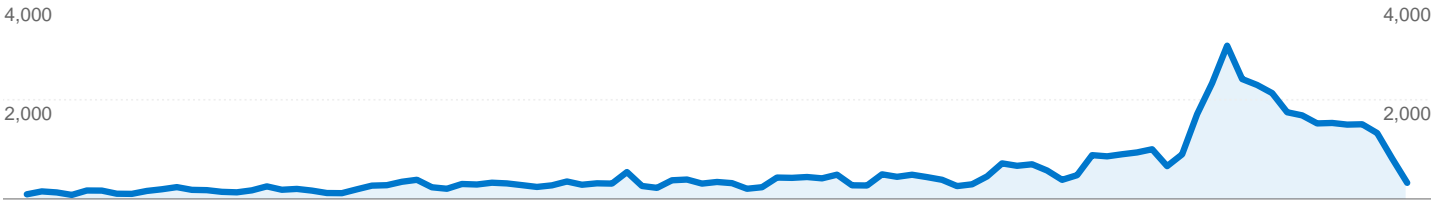

All traffic sources sent a total of 53,473 visits

- 21.53% Direct Traffic
- 11.33% Referring Sites
- 67.09% Search Engines