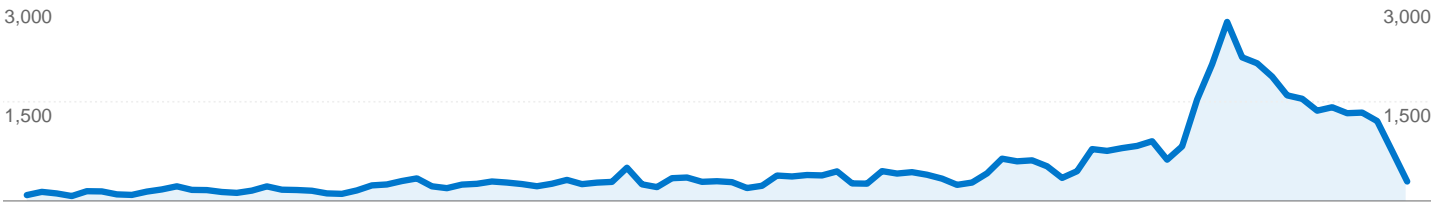

Site Usage

53,473 Visits

10.32% Bounce Rate

462,595 Pageviews

00:04:13 Avg. Time on Site

8.65 Pages/Visit

68.45% % New Visits

Visitors Overview

37,983 people visited this site

 **53,473** Visits

 **37,983** Absolute Unique Visitors

 **462,595** Pageviews

 **8.65** Average Pageviews

 **00:04:13** Time on Site

 **10.32%** Bounce Rate

 **68.49%** New Visits

53,473 visits came from 53 countries/territories

Site Usage

Visits	Pages/Visit	Avg. Time on Site	% New Visits	Bounce Rate	
53,473 % of Site Total: 100.00%	8.65 Site Avg: 8.65 (0.00%)	00:04:13 Site Avg: 00:04:13 (0.00%)	68.49% Site Avg: 68.45% (0.06%)	10.32% Site Avg: 10.32% (0.00%)	
Country/Territory	Visits	Pages/Visit	Avg. Time on Site	% New Visits	Bounce Rate
United States	52,976	8.68	00:04:14	68.38%	10.12%
(not set)	116	8.75	00:03:14	74.14%	5.17%
Canada	97	4.46	00:02:11	78.35%	31.96%
United Kingdom	43	6.44	00:03:14	74.42%	30.23%
India	42	6.14	00:05:39	73.81%	35.71%
Mexico	25	8.32	00:04:16	84.00%	12.00%
Ireland	18	1.39	00:00:04	94.44%	94.44%
Germany	14	4.07	00:01:00	100.00%	42.86%
Malaysia	13	3.15	00:02:58	69.23%	23.08%
Norway	13	3.69	00:01:37	69.23%	53.85%