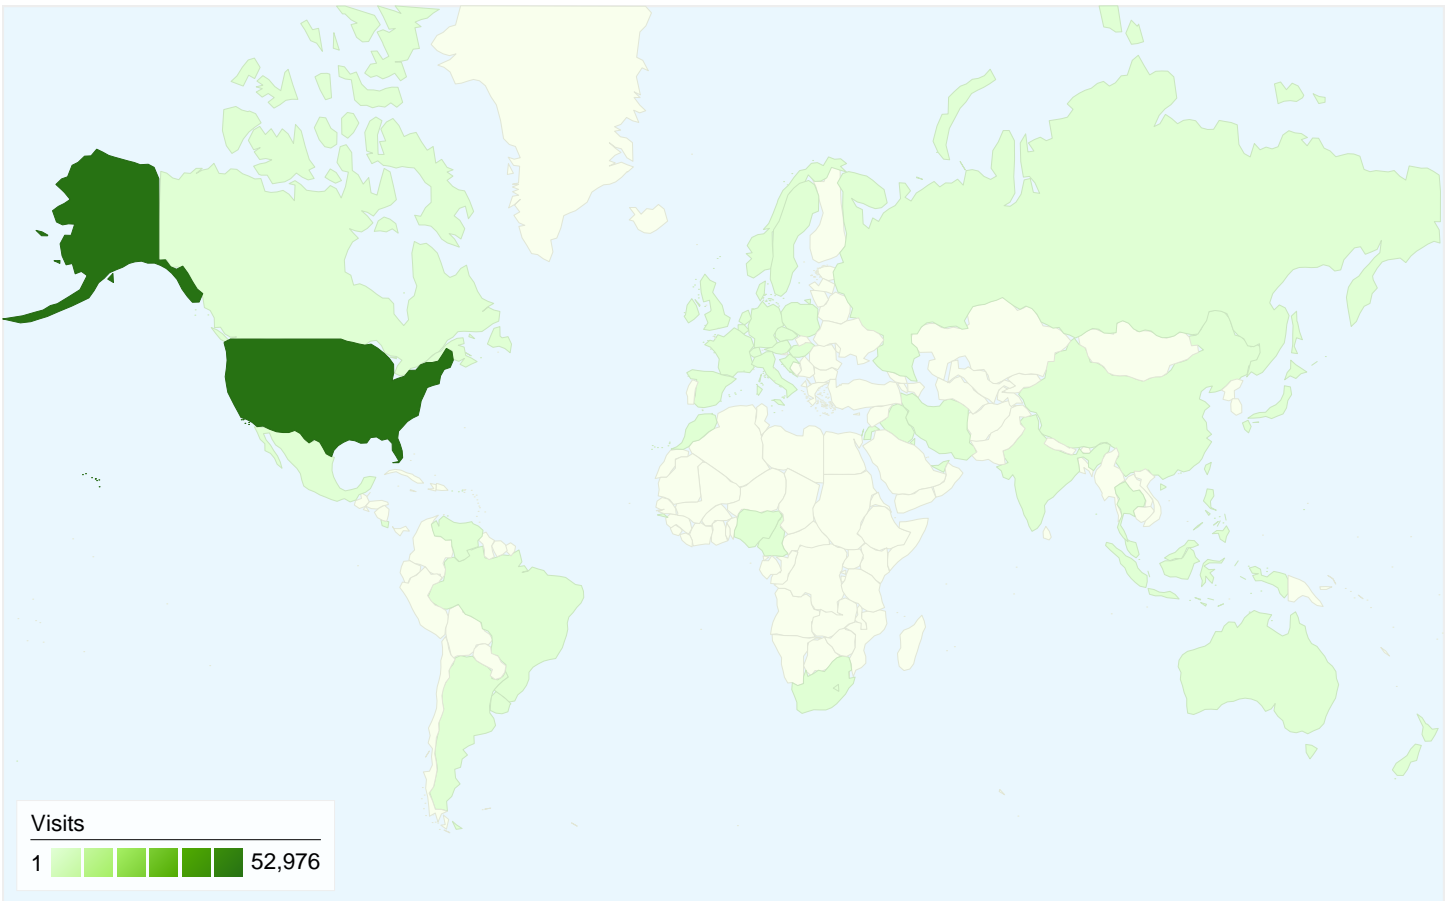

37,983 people visited this site

 **53,473** Visits

 **37,983** Absolute Unique Visitors

 **462,595** Pageviews

 **8.65** Average Pageviews

 **00:04:13** Time on Site

 **10.32%** Bounce Rate

 **68.49%** New Visits

All traffic sources sent a total of 53,473 visits

-  21.53% Direct Traffic
-  11.33% Referring Sites
-  67.09% Search Engines

Top Traffic Sources

Sources	Visits	% visits	Keywords	Visits	% visits
google (organic)	20,141	37.67%	kern county fair	21,881	60.99%
(direct) ((none))	11,512	21.53%	kern county fair 2007	2,364	6.59%
yahoo (organic)	9,806	18.34%	kern county fairgrounds	1,091	3.04%
msn (organic)	2,450	4.58%	bakersfield fair	640	1.78%
live (organic)	1,389	2.60%	kern county fair grounds	617	1.72%

53,473 visits came from 53 countries/territories

Site Usage

Visits	Pages/Visit	Avg. Time on Site	% New Visits	Bounce Rate	
53,473 % of Site Total: 100.00%	8.65 Site Avg: 8.65 (0.00%)	00:04:13 Site Avg: 00:04:13 (0.00%)	68.49% Site Avg: 68.45% (0.06%)	10.32% Site Avg: 10.32% (0.00%)	
Country/Territory	Visits	Pages/Visit	Avg. Time on Site	% New Visits	Bounce Rate
United States	52,976	8.68	00:04:14	68.38%	10.12%
(not set)	116	8.75	00:03:14	74.14%	5.17%
Canada	97	4.46	00:02:11	78.35%	31.96%
United Kingdom	43	6.44	00:03:14	74.42%	30.23%
India	42	6.14	00:05:39	73.81%	35.71%
Mexico	25	8.32	00:04:16	84.00%	12.00%
Ireland	18	1.39	00:00:04	94.44%	94.44%
Germany	14	4.07	00:01:00	100.00%	42.86%
Malaysia	13	3.15	00:02:58	69.23%	23.08%
Norway	13	3.69	00:01:37	69.23%	53.85%