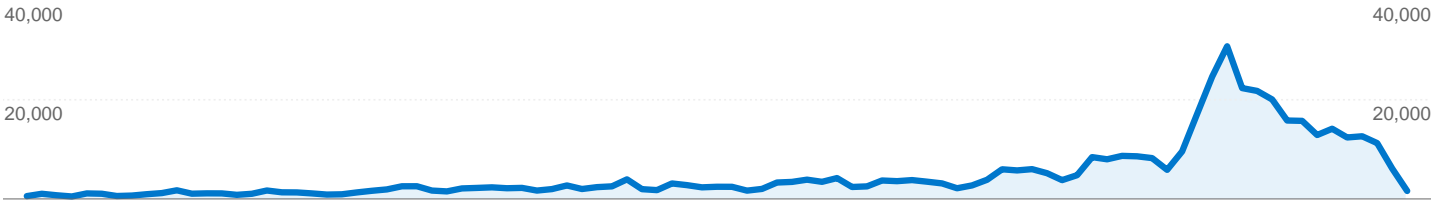

37,983 people visited this site

 **53,473** Visits

 **37,983** Absolute Unique Visitors

 **462,595** Pageviews

 **8.65** Average Pageviews

 **00:04:13** Time on Site

 **10.32%** Bounce Rate

 **68.49%** New Visits

All traffic sources sent a total of 53,473 visits

-  21.53% Direct Traffic
-  11.33% Referring Sites
-  67.09% Search Engines

Top Traffic Sources

Sources	Visits	% visits	Keywords	Visits	% visits
google (organic)	20,141	37.67%	kern county fair	21,881	60.99%
(direct) ((none))	11,512	21.53%	kern county fair 2007	2,364	6.59%
yahoo (organic)	9,806	18.34%	kern county fairgrounds	1,091	3.04%
msn (organic)	2,450	4.58%	bakersfield fair	640	1.78%
live (organic)	1,389	2.60%	kern county fair grounds	617	1.72%

53,473 visits came from 53 countries/territories

Site Usage

Visits	Pages/Visit	Avg. Time on Site	% New Visits	Bounce Rate	
53,473 % of Site Total: 100.00%	8.65 Site Avg: 8.65 (0.00%)	00:04:13 Site Avg: 00:04:13 (0.00%)	68.49% Site Avg: 68.45% (0.06%)	10.32% Site Avg: 10.32% (0.00%)	
Country/Territory	Visits	Pages/Visit	Avg. Time on Site	% New Visits	Bounce Rate
United States	52,976	8.68	00:04:14	68.38%	10.12%
(not set)	116	8.75	00:03:14	74.14%	5.17%
Canada	97	4.46	00:02:11	78.35%	31.96%
United Kingdom	43	6.44	00:03:14	74.42%	30.23%
India	42	6.14	00:05:39	73.81%	35.71%
Mexico	25	8.32	00:04:16	84.00%	12.00%
Ireland	18	1.39	00:00:04	94.44%	94.44%
Germany	14	4.07	00:01:00	100.00%	42.86%
Malaysia	13	3.15	00:02:58	69.23%	23.08%
Norway	13	3.69	00:01:37	69.23%	53.85%