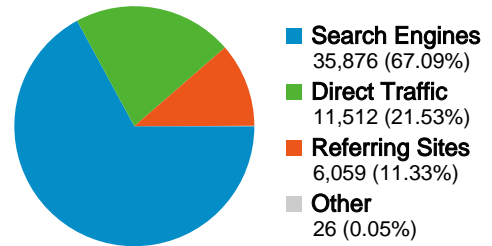

Site Usage

53,473 Visits

10.32% Bounce Rate

462,595 Pageviews

00:04:13 Avg. Time on Site

8.65 Pages/Visit

68.45% % New Visits

Visitors Overview

37,983 people visited this site

 **53,473** Visits

 **37,983** Absolute Unique Visitors

 **462,595** Pageviews

 **8.65** Average Pageviews

 **00:04:13** Time on Site

 **10.32%** Bounce Rate

 **68.49%** New Visits

All traffic sources sent a total of 53,473 visits

-  21.53% Direct Traffic
-  11.33% Referring Sites
-  67.09% Search Engines

Top Traffic Sources

Sources	Visits	% visits	Keywords	Visits	% visits
google (organic)	20,141	37.67%	kern county fair	21,881	60.99%
(direct) ((none))	11,512	21.53%	kern county fair 2007	2,364	6.59%
yahoo (organic)	9,806	18.34%	kern county fairgrounds	1,091	3.04%
msn (organic)	2,450	4.58%	bakersfield fair	640	1.78%
live (organic)	1,389	2.60%	kern county fair grounds	617	1.72%

53,473 visits came from 53 countries/territories

Site Usage

Visits	Pages/Visit	Avg. Time on Site	% New Visits	Bounce Rate	
53,473 % of Site Total: 100.00%	8.65 Site Avg: 8.65 (0.00%)	00:04:13 Site Avg: 00:04:13 (0.00%)	68.49% Site Avg: 68.45% (0.06%)	10.32% Site Avg: 10.32% (0.00%)	
Country/Territory	Visits	Pages/Visit	Avg. Time on Site	% New Visits	Bounce Rate
United States	52,976	8.68	00:04:14	68.38%	10.12%
(not set)	116	8.75	00:03:14	74.14%	5.17%
Canada	97	4.46	00:02:11	78.35%	31.96%
United Kingdom	43	6.44	00:03:14	74.42%	30.23%
India	42	6.14	00:05:39	73.81%	35.71%
Mexico	25	8.32	00:04:16	84.00%	12.00%
Ireland	18	1.39	00:00:04	94.44%	94.44%
Germany	14	4.07	00:01:00	100.00%	42.86%
Malaysia	13	3.15	00:02:58	69.23%	23.08%
Norway	13	3.69	00:01:37	69.23%	53.85%