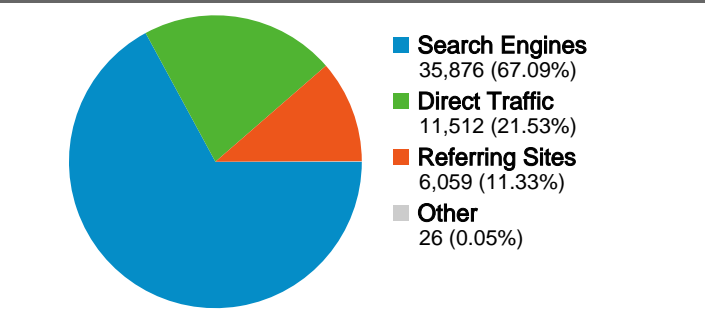

Traffic Sources Overview

Content Overview

Pages	Pageviews	% Pageviews
/home.asp	66,539	14.38%
/fair/concerts_entertainment.ht	53,930	11.66%
/fair/index.html	49,113	10.62%
/ns/Calendar/calendar.asp	37,045	8.01%
/ns/Calendar/ViewEvent.asp?E	25,390	5.49%