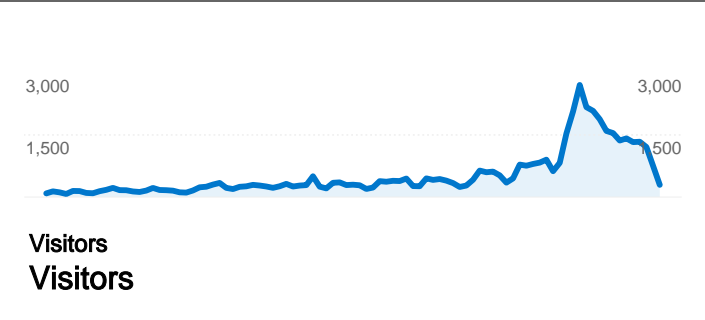

Site Usage

53,473 Visits

10.32% Bounce Rate

462,595 Pageviews

00:04:13 Avg. Time on Site

8.65 Pages/Visit

68.45% % New Visits

Visitors Overview

37,983 people visited this site

 **53,473** Visits

 **37,983** Absolute Unique Visitors

 **462,595** Pageviews

 **8.65** Average Pageviews

 **00:04:13** Time on Site

 **10.32%** Bounce Rate

 **68.49%** New Visits

53,473 visits came from 53 countries/territories

Site Usage

Visits	Pages/Visit	Avg. Time on Site	% New Visits	Bounce Rate	
53,473 % of Site Total: 100.00%	8.65 Site Avg: 8.65 (0.00%)	00:04:13 Site Avg: 00:04:13 (0.00%)	68.49% Site Avg: 68.45% (0.06%)	10.32% Site Avg: 10.32% (0.00%)	
Country/Territory	Visits	Pages/Visit	Avg. Time on Site	% New Visits	Bounce Rate
United States	52,976	8.68	00:04:14	68.38%	10.12%
(not set)	116	8.75	00:03:14	74.14%	5.17%
Canada	97	4.46	00:02:11	78.35%	31.96%
United Kingdom	43	6.44	00:03:14	74.42%	30.23%
India	42	6.14	00:05:39	73.81%	35.71%
Mexico	25	8.32	00:04:16	84.00%	12.00%
Ireland	18	1.39	00:00:04	94.44%	94.44%
Germany	14	4.07	00:01:00	100.00%	42.86%
Malaysia	13	3.15	00:02:58	69.23%	23.08%
Norway	13	3.69	00:01:37	69.23%	53.85%

Pages on this site were viewed a total of 462,595 times

 **462,595** Pageviews

 **307,946** Unique Views

 **10.32%** Bounce Rate

Top Content

Pages	Pageviews	% Pageviews
/home.asp	66,539	14.38%
/fair/concerts_entertainment.html	53,930	11.66%
/fair/index.html	49,113	10.62%
/ns/Calendar/calendar.asp	37,045	8.01%
/ns/Calendar/ViewEvent.asp?EventId=367	25,390	5.49%