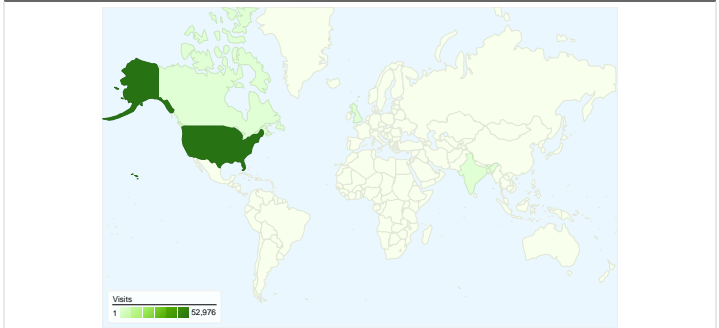

Map Overlay world